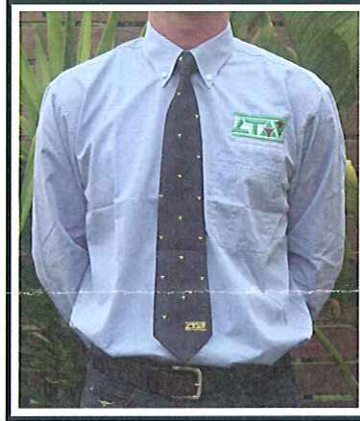

LIVESTOCK TRANSPORTERS
ASSOCIATION OF VICTORIA INC.

Merchandise for Sale

Reversible Vests
Black waterproof outer
with red fleece inside.

Men's Chambray Shirts
Long sleeve

Ladies Chambray Shirts
3/4 sleeve

LTAV Pewter Mug

Peaked Cap
Black with white, green logo.

LTAV Ties
Navy blue

LIVESTOCK TRANSPORTERS
ASSOCIATION OF VICTORIA INC.

J & M Beer Livestock Service
0407 365 363

Gate Signs
600 x 900, color bond.
7 year life expectancy.