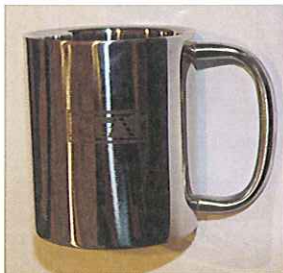

LIVESTOCK TRANSPORTERS
ASSOCIATION OF VICTORIA INC.

Merchandise for Sale

Reversible Vests
Black waterproof outer
with red fleece inside.

Men's Chambray Shirts
Long sleeve

Ladies Chambray Shirts
3/4 sleeve

LTAV Pewter Mug

Peaked Cap
Black with white, green logo.

LTAV Ties
Navy blue

LIVESTOCK TRANSPORTERS
ASSOCIATION OF VICTORIA INC.

J & M Beer Livestock Service
0407 365 363

Gate Signs
600 x 900, color bond.
7 year life expectancy.